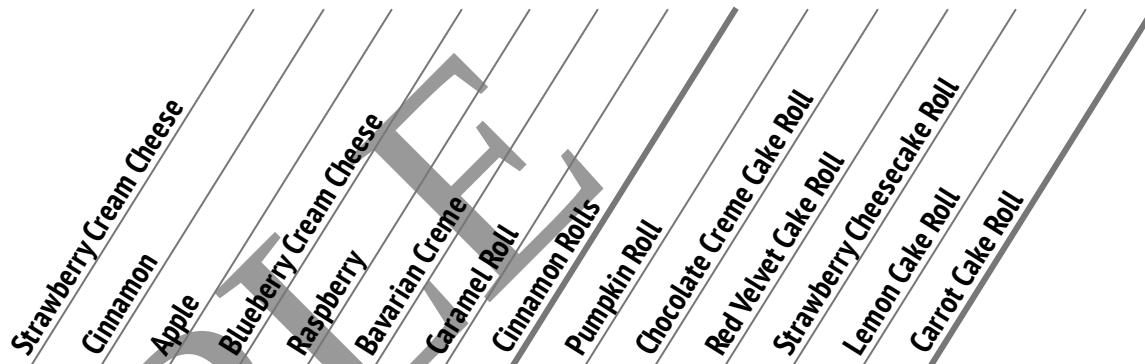

- Research Shows - Parents like to know what the money is being used for!
- How much money are you looking to raise?
- How many sellers do you have?
- We customize your incentive toward your group goal!

Start Date
9/18/2023

Return Order
10/2/2023

Delivery Date
10/18/2023

*Sample Dates

Name: _____ Phone: _____

Email: _____

Teacher: _____

Group: ABC School 8th Grade Class

Please Make Checks Payable to: ABC School 8th Grade Class

Questions? Contact: ABC School at

Participants use this link to Register and Sell Online:

<https://my.mcmfundraising.com/signup/57U4>

Name	Phone	Butter Braid Pastry - $16.00	Joyful Traditions Cake Rolls - $16.00	Total Items	Total $

1	Parent's Order
2	
3	Check with Aunts and Uncles?
4	
5	Can Mom or Dad sell at work?
6	
7	Grandma's order
8	
9	Check with siblings
10	

Butter Braid Pastry, Cake Rolls and Simply Shipped Collection

Butter Braid Pastry Joyful Traditions Cake Rolls

Items Sold	Your Profit	Your Profit
750+ Items	$6.20	$6.60
175 - 749	$6.00	$6.40
95 - 174	$4.50	$4.50
Under 95	$3.50	$3.50

*Please note - under 50 items may result in your delivery date and/or time to change.

- Partial Case Ordering
- Personalized Delivery
- No up-front Cost or Contracts
- Free Customized Flyers